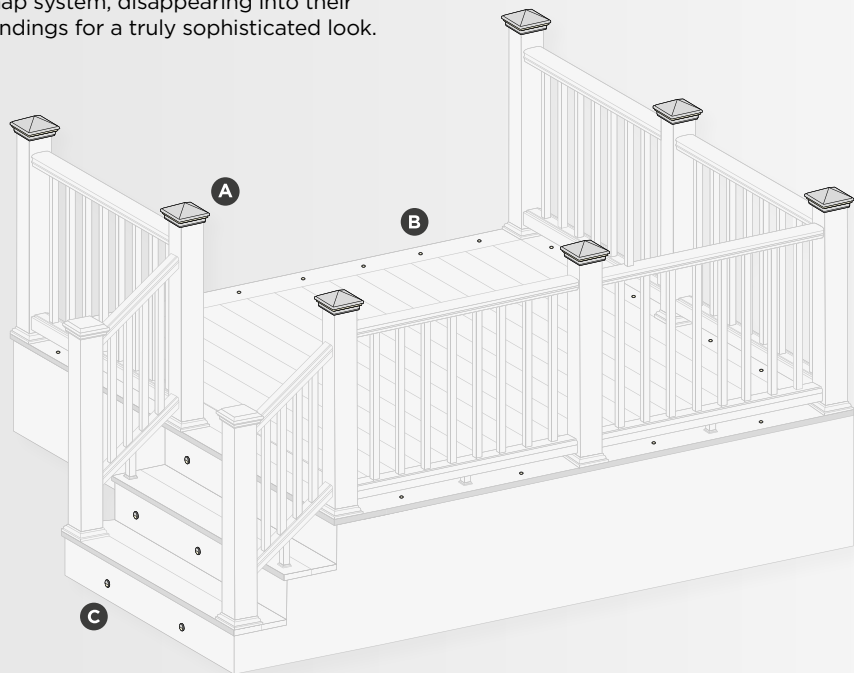

- Part of a complete Trex package
- Trex LightHub® 'snap and go' connection system makes set-up simple
- Suitable for new decks or retrofits
- Protected under warranty

EXTEND YOUR OUTDOOR LIVING INTO THE EVENING

The Trex range of lighting provides the ability to create a warm glow on various deck areas. Best of all, the lights install via a simple plug and snap system, disappearing into their surroundings for a truly sophisticated look.

A POST CAP LIGHT

Tucked discreetly under the cap, post cap lights provide a warm downward glow and easy wayfinding.

B RECESSED DECK LIGHT

These subtle dot lights install flush on the deck boards to efficiently light the way.